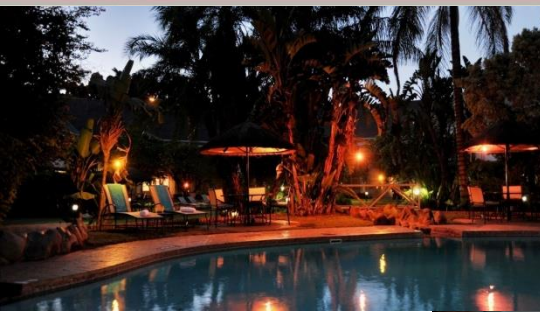

27°30'45.28"E

**CRESTA**

**Thapama**

**Cresta Thapama, Francistown, Botswana**

**Cresta Thapama**, centrally located in Francistown, Botswana, offers unparalleled comfort accompanied with friendly service. An ideal business and leisure venue with comprehensive conference facilities, this Francistown hotel also offers affluent accommodation and superb cuisine. The Lenaka Bar is a favourite for business executives who need to relax after a successful working day.

Cresta Thapama is surrounded by beauty, with luscious gardens, a squash court, gym and two swimming pools.

**FACILITIES**

- 96 air conditioned bedrooms with en suite bathrooms and showers
- 24 hour security
- Children’s playground & splash pool
- Complimentary airport shuttle service
- Conference facilities
- Direct dial telephone
- Gym
- Mini-bar
- Restaurant, pool bar and cocktail lounge
- Room service
- Satellite television
- Tea/coffee making facilities
- Wireless internet access

CONFERENCE	Cinema	Banquet	Cocktail	U Shape	Conference
Framo	200	-	-	150	140
Mokolanee Room	80	-	-	50	70
Francis Room	80	-	-	60	70
Lobengula Room	30	-	-	20	20
Slots Room	60	-	-	50	50

**For reservations or hotel information please contact**